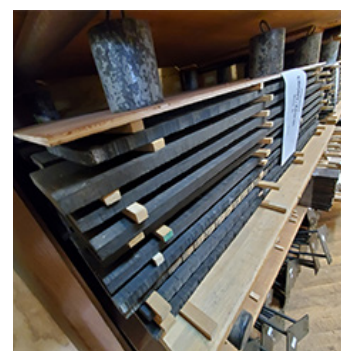

Macassar Ebony

Bass Fingerboard

$72.00/EA

Bass A 6 String

$97.00/EA

Bass A 6 String (Long)

$102.00/EA

Specials

5/4 Red Oak, 6-8" wide, 10' long

Reg: $7.25/BF

Now: $5.20/BF

8/4 Black Cherry, 6-11" wide, 7-8' long

Reg: $8.90/BF

Now: $6.70/BF

4/4 Red Elm, 4-8" wide, 8-10' long

Reg: $5.55/BF

Now: $3.90/BF

Pricing valid until September 30, 2021. While quantities last.

www.forloversofwood.com
mail@forloversofwood.com

1 800 265 0624
1 519 653 9322