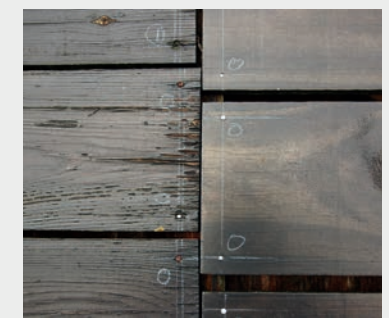

TRADA COATING TEST

42 months outdoor exposure

Pine

Accoya® wood

Accoya® wood outperformed pine boards showing excellent coating performance.