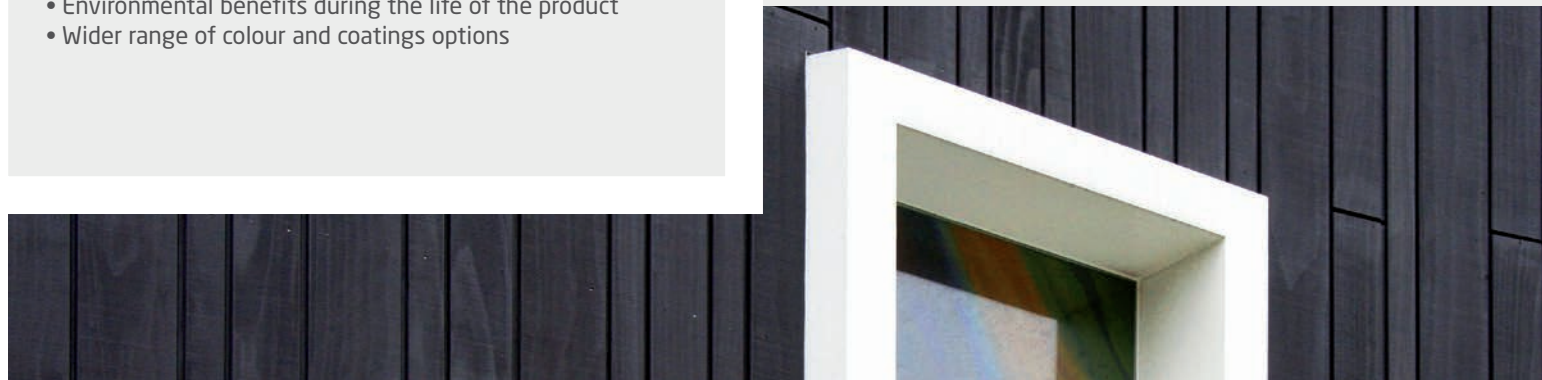

To find out more,
please visit
www.accoya.com